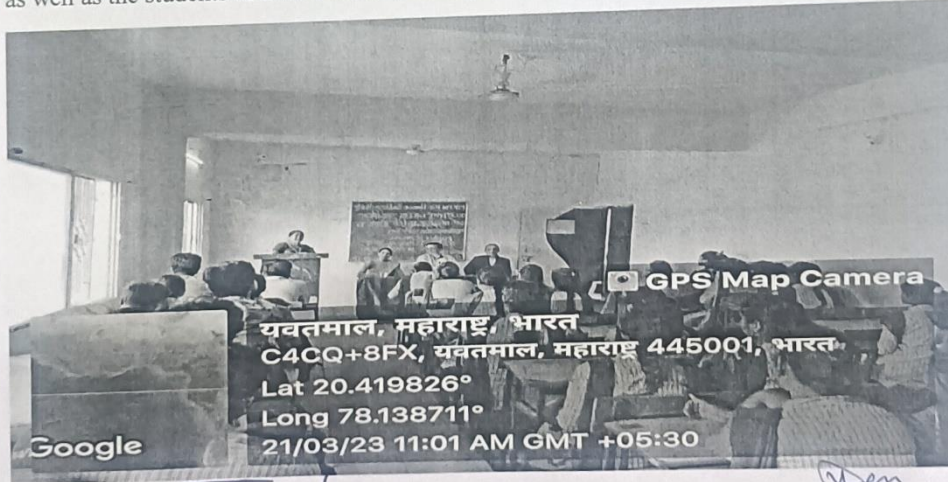

Smt.Nankibai Wadhvani kala Mahavidyalaya, Yavatmal
Report by Rajarshri Shahu Maharaj Self-Employment And Competitive Examination
Guidance Centre

Academic Programme : For the Session 2022--23

Name of the Programme : One day competitive exam guidance workshop
Date of the programme organized : 21/03/ 2023
Place of the programme organized : .Smt.Nankibai Wadhvani Arts college Yavatmal
Guest /Lecturer attended to program : Hon. Anirudha Bakshi sub Divisional officer
Yavatmal
Students Participated : 55
Subject of the sub Topic : One day competitive exam guidance workshop

Description of the Programme :

On behalf of Rajarshri Shahu Maharaj Self Employment and Competitive Examination Guidance Centre of Smt Nankibai Wadhvani Kala Mahavidyalaya, Yavatmal program was organized on the topic career guidance and competitive examination on dated 21st Mar. 2023. In this program Hon. Anirudha Bakshi sub Divisional officer Yavatmal was present to guide the students Also in this program the principal Dr. Jayant Chatur was present who offered garland to the image of Sant Gadgebaba and lighted the candle . While expressing the view Hon. Bakshisaheb told that the students should be positive to accept the challenges and laboriousness, consistency, hard work, all these qualities are essential. Then the aims and ambition can be fulfilled.

The preliminary introduction of guest was expressed by Prof. Vishakha Dere. This program was ankered by Dr. Kalpana Godghate and Prof. Nitu Shende expressed the vote of thanks.

In this program Prof. Wankhade, Prof. Ingole, Prof. Dr. Jadhav, Prof. Shende, Prof. Autkar, Prof. Dr. Rachalwar, Prof. Bajad, Prof. Dr. Nalode, Prof. Dr. Mantri, Prof. Wankhede as well as the students of B.A. Part 1,2,3 were present in more numbers.