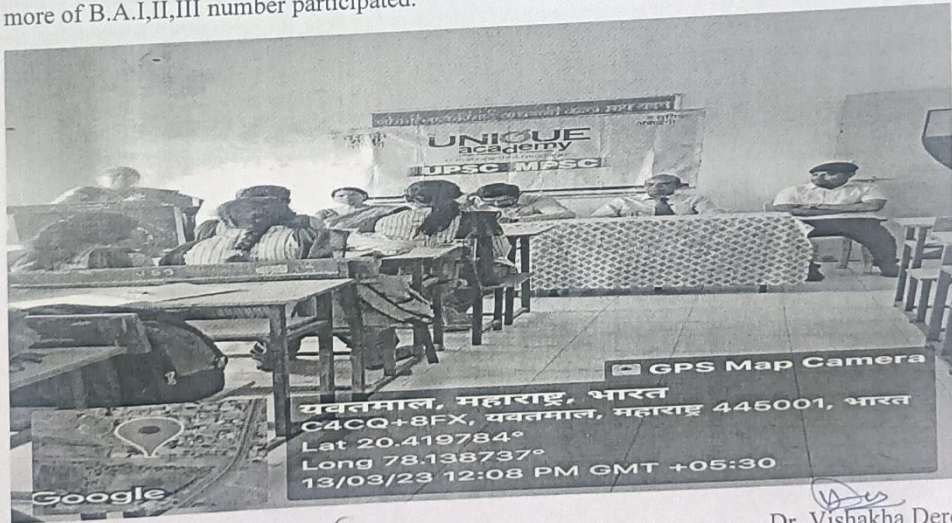

Academic Programme : For the Session 2022--23

Name of the Programme : Workshop on UPSC/MPSC Guidance
Date of the programme organized : 13 /03/ 2023
Place of the programme organized : .Smt.Nankibai Wadhvani Arts college Yavatmal
Guest /Lecturer attended to program : Mr. Santosh Shirgaonkar (co-ordinator of Unique Academy) Mr. Sandeep Waghmare,
Prof. Jaydev Wankhade
Students Participated : 25
Subject of the sub Topic : Workshop on UPSC/MPSC Guidance

Description of the Programme :

On behalf of the Rajarshri Shahu Maharaj Employment and competitive examination guidance centre program was organized on date 13th March 2023

In this workshop co-ordinator of Unique Academy Hon. Santosh Shirgaonkar, Mr. Sandeep Waghmare, Prof.Jaydev Wankhade were present. The programme started with worshipping the image of Sant Gadgebaba. The objectives of this program were explained by Mr. Santosh Shirgaonkar

In this the importance of programme consistency and hard work, labourers were stressed to achieve the success for the purpose which books are readable according to choice and optional subject all such guidance and information were provided. Program was anckered and conducted by Dr. Kalpana Godghate preliminary introduction was delivered by Prof. Dr. Vishakha Dere and at the last Ku. Sanika Mirzhapure expressed the vote of thanks. Student in more of B.A.I,II,III number participated.

[Signature]
Principal
Smt. Nankibai Wadhvan
Kala Mahavidyalaya
Yavatmal 445001

[Signature]
Dr. Vishakha Dere
H.O.D. Of. Dept.of Sociology