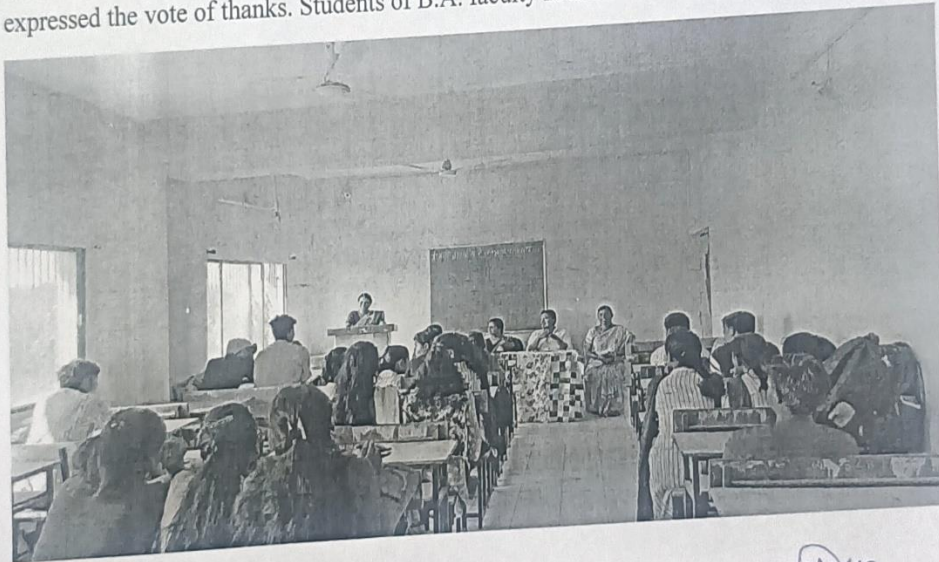

Smt.Nankibai Wadhvani kala Mahavidyalaya,Yavatmal
Report by Rajarshri Shahu Maharaj Self-Employment And Competitive Examination
Guidance Centre

Academic Programme : For the Session 2022--23

Name of the Programme : Skill Development Program
Date of the programme organized : 29 /12/ 2022
Place of the programme organized : .Smt.Nankibai Wadhvani Arts college Yavatmal
Guest /Lecturer attended to program : Mr.Vaibhav Thool, Mrs.Minal Nagrale
Students Participated : 25
Subject of the sub Topic : Skill Development Program

Description of the Programme :

On behalf of Rajarshri Shahu Maharaj Self Employment and Competitive Examination Guidance Centre of Smt. Nankibai Wadhvani Kala Mahavidyalaya, Yavamal program was organized on the date 29th Dec. 2022 in order to provide guidance about personality development enterprises, training. In this program principal Dr.Jayant Chatur Mr. Vaibhav Thool guided the students.

Guest explained the significance of self-employment and economical earning to meet the daily sustenance in modern age. Therefore both man and women should be independent to meet the present needs.

Therefore the selection of business as per the choice of one self and investment capital all these points were elaborated. Preliminary introduction of guest was expressed by Dr. Vishakha Dere program anckered by Prof. Nitu.Shende and the last Dr.Vishakha Dere expressed the vote of thanks. Students of B.A. faculty in more numbers participated.