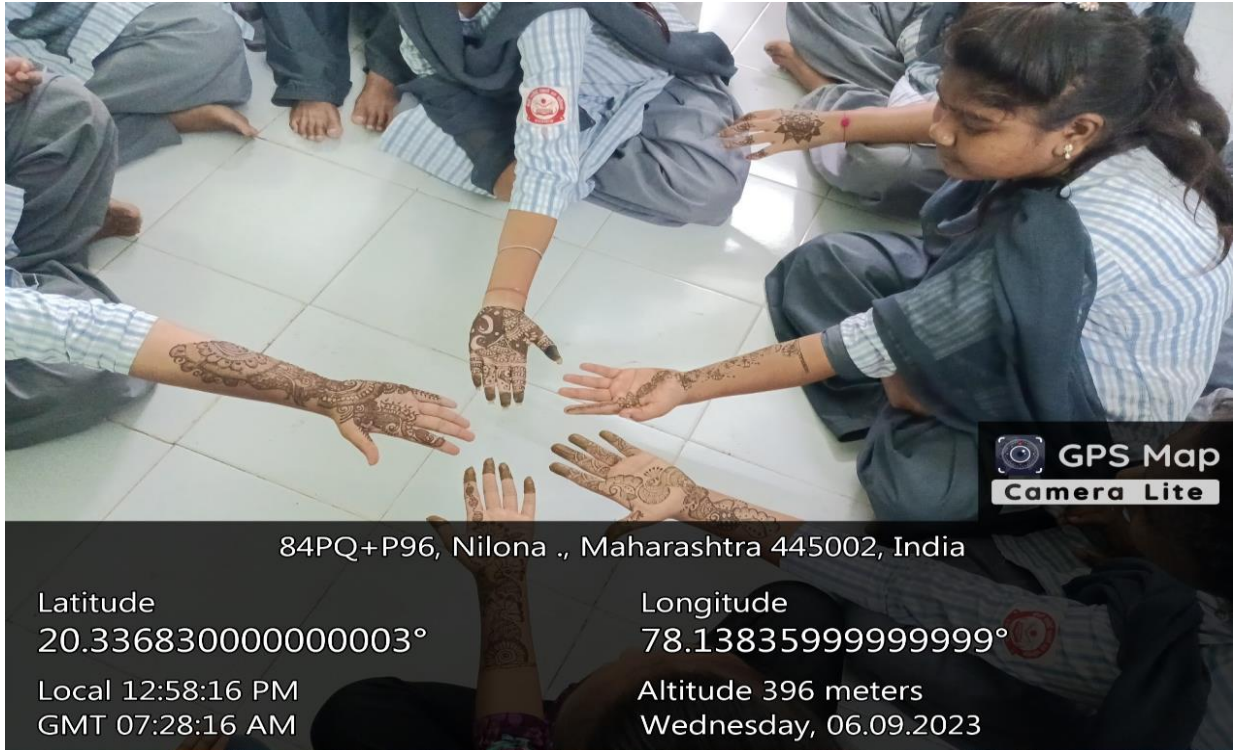

Smt. Nankibai Wadhvani Kala Mahavidyalaya, Yavatmal

Report by Rajarshri Shahu Maharaj Self-Employment and Competitive

Examination Guidance Centre

Report of the Mehandi Training

In this college on behalf of Rajarshi Shahu Maharaj self-employment and competitive exam guidance centre. Self-employment and skill enhancement program was conducted the object purpose of this program where to develop the personality development was organised on date 6th September 2023. This program was conducted through the inspiration of Dr Jayant Chatur (principal) prof. Dr. Vishakha Dere and Prof. Dr. Kalpana Godghate guided the students as well as ku. Naina Jaiswal & Ku. Pragati Thakare also provided practical through Mehndi training.

Since from ancient age Mehandi is the symbol of holiness in our culture. In any auspicious ceremony Mehandi become important occasion and attraction. In this Arabian Mehandi, Bhariv Mehandi, bride Mehandi such are the forms of mehandi In this type Mehandi are drawn /sketched on the ground on specific occasion to add beauty.

This program was organized by prof. Dr. Vishakha Dere, Prof. Dr. Kalpana Godghate. Prof. Vishakha Dere introduced the program and vote of thanks was given by Prof. Nitu Shende students of BA I,II,III participated.

Prof. Dr. Vishakha Dere

Head, Dept. of Sociology

Photographs on Mehandi Training

GPS Map
Camera Lite

84PQ+P96, Nilona ., Maharashtra 445002, India

Latitude
20.336830000000003°

Longitude
78.13835999999999°

Local 12:58:16 PM
GMT 07:28:16 AM