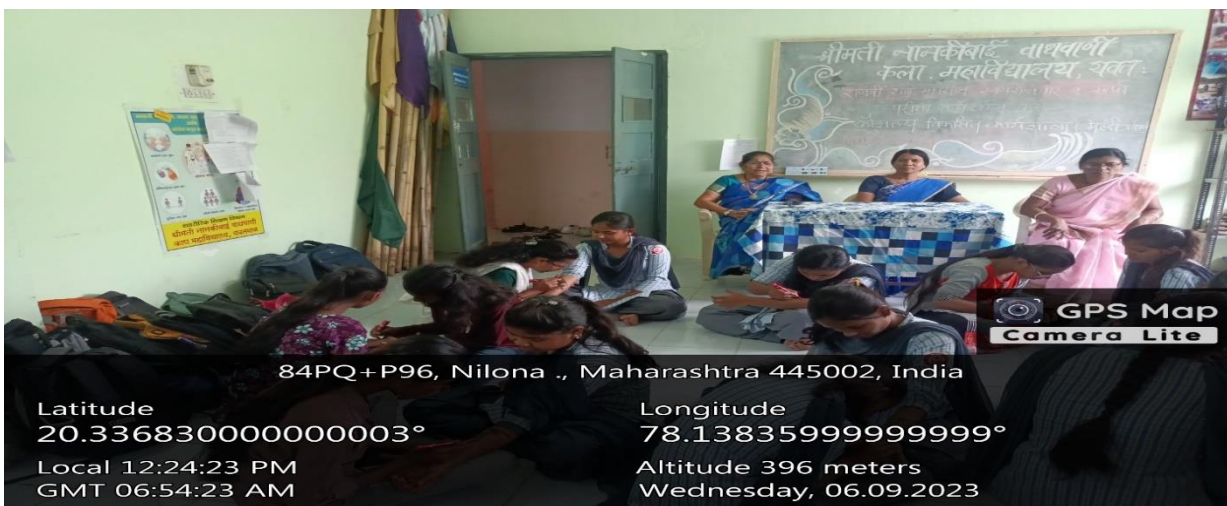

Photographs on Mehandi Training