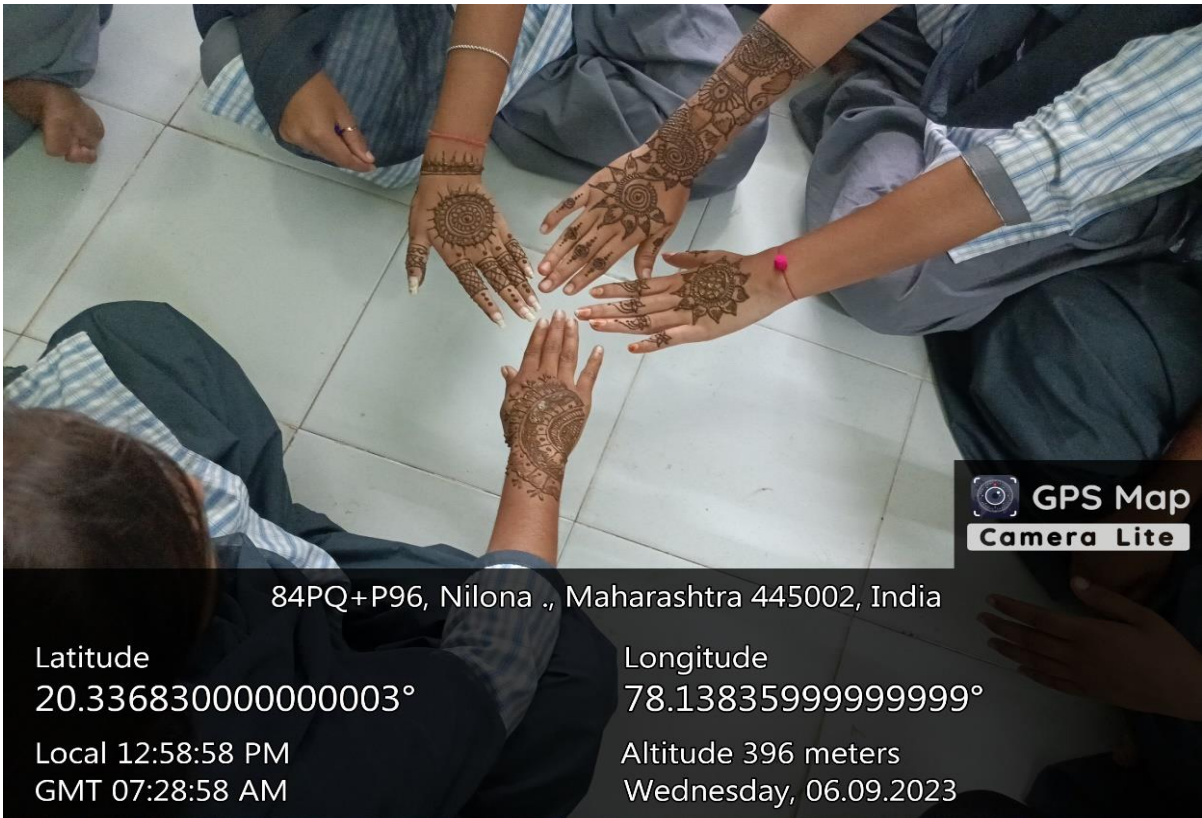

Smt. Nankibai Wadhvani Kala Mahavidyalaya, Yavatmal

Report by Rajarshri Shahu Maharaj Self-Employment and Competitive

Examination Guidance Centre

Report of the Mehandi Training

In this college on behalf of Rajarshi Shahu Maharaj self-employment and competitive exam guidance centre. Self-employment and skill enhancement program was conducted the object purpose of this program where to develop the personality development was organised on date 6th September 2023. This program was conducted through the inspiration of Dr Jayant Chatur (principal) prof. Dr. Vishakha Dere and Prof. Dr. Kalpana Godghate guided the students as well as ku. Naina Jaiswal & Ku. Pragati Thakare also provided practical through Mehndi training.

This program was organized by prof. Dr. Vishakha Dere, Prof. Dr. Kalpana Godghate. Prof. Vishakha Dere introduced the program and vote of thanks was given by Prof. Nitu Shende students of BA I,II,III participated.

Prof. Dr. Vishakha Dere

Head, Dept. of Sociology

Photographs on Mehandi Training

GPS Map
Camera Lite

84PQ+P96, Nilona ., Maharashtra 445002, India

Latitude
20.336830000000003°

Longitude
78.13835999999999°

Local 12:58:16 PM
GMT 07:28:16 AM

Altitude 396 meters
Wednesday, 06.09.2023

GPS Map
Camera Lite

84PQ+P96, Nilona ., Maharashtra 445002, India

Latitude
20.336830000000003°

Longitude
78.13835999999999°

Local 12:58:58 PM
GMT 07:28:58 AM

Altitude 396 meters
Wednesday, 06.09.2023