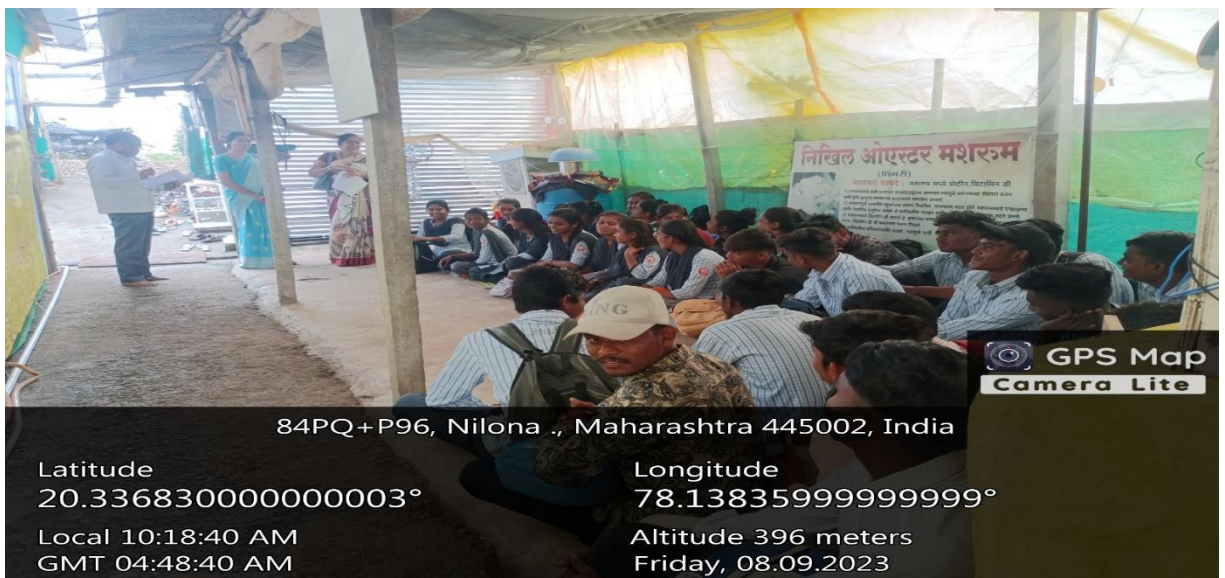

Smt. Nankibai Wadhvani Kala Mahavidyalaya, Yavatmal

Report by Rajarshri Shahu Maharaj Self-Employment and Competitive

Examination Guidance Centre

Report of Study Tour - Visit to Mushroom Farming

Behalf of Smt. Nankibai Wadhvani Kala Mahavidyalaya, Yavatmal with the objective of giving knowledge to students for the purpose aap self-dependence and economic growth through the Rajarshri Shahu Maharaj competitive exam cell. This program was organised on date 8 Sept. 2023 at the village rehabilitated Daba Pahur. In this village students visited to Mr. Sunil Kamble's Mushroom farming. He guided that in daily diet mushroom ought to be used to maintain the good health because it can expense the antibodies diseases for this project less capital and land are useful so that any person can run this project for their self-employment They get vitamins, carbohydrate and it is very useful in view of the good health. Thereby heart diseases are also curable. In this way thoughts expressed by Mr. Sunilbhau Kambale. In this program prof.Dr. Kalpana Godghate and prof. Dr. Vishakha Dere also expressed her valuable speech. By this skill development students will be able to run the self-employment.

Prof.Dr. Vishakha Dere

Head, Dept. of Sociology

Photographs on Study Tour

84PQ+P96, Nilona ., Maharashtra 445002, India

Latitude
20.336830000000003°

Longitude
78.13835999999999°

Local 10:18:40 AM
GMT 04:48:40 AM

Altitude 396 meters
Friday, 08.09.2023