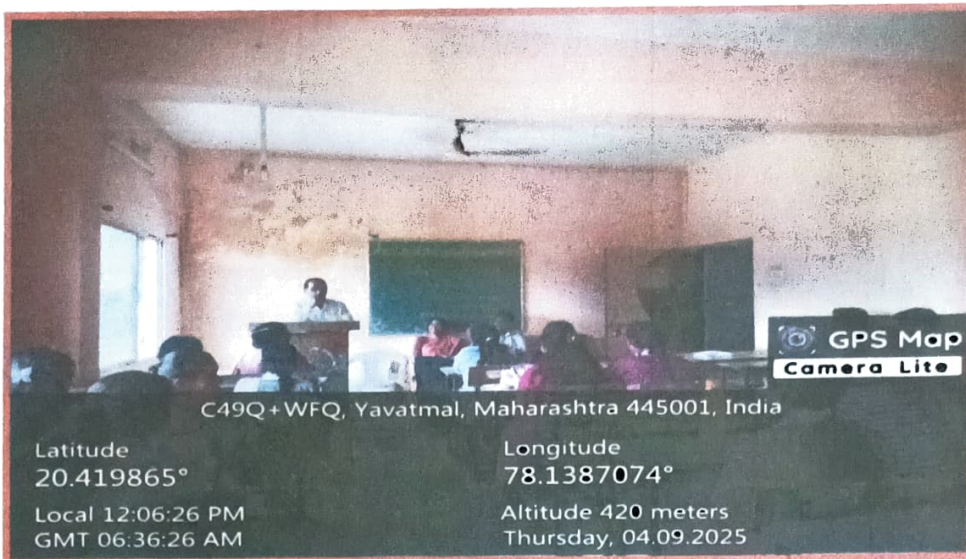

P. Indira
Smt. Hanukaji Wadhvani
Kala Mahavidyalaya
Yavatmal-445001

V. J. Desai
Dr. V. J. Desai.