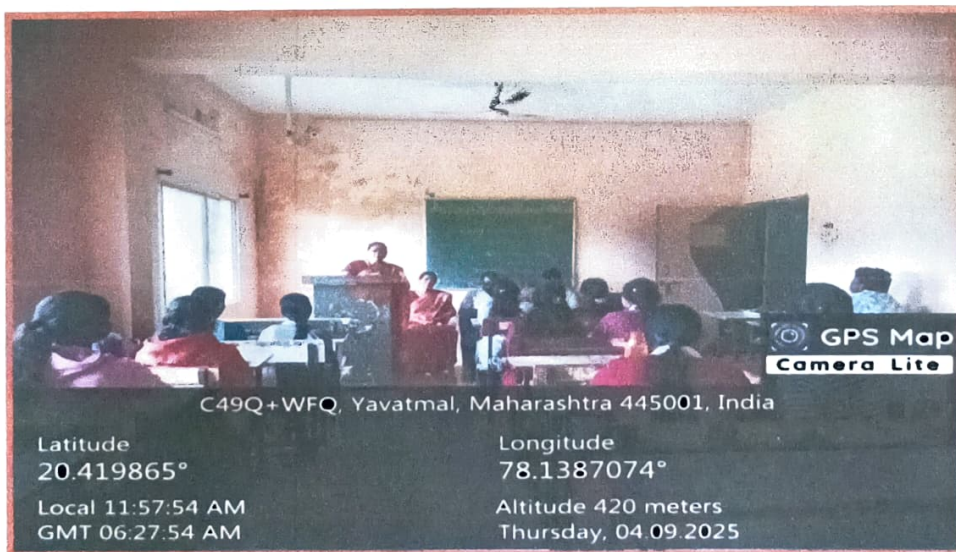

P. Indira
Smt. Hanukaji Wadhvani
Kala Mahavidyalaya
Yavatmal-445001

V. J. Desai
Dr. V. J. Desai.