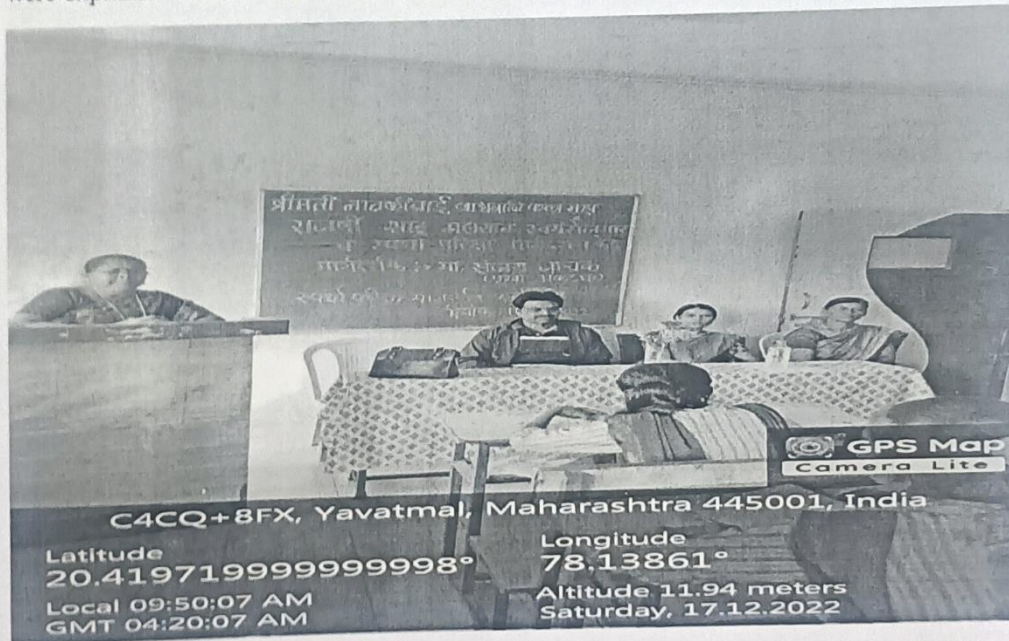

Smt.Nankibai Wadhvani kala Mahavidyalaya,Yavatmal

**Report by Rajarshri Shahu Maharaj Self-employment and competitive examination
Guidance Centre**

Academic Programme : For the Session 2022--23

Name of the Programme : One day competitive exam guidance workshop
Date of the programme organized : 17 /12/ 2022
Place of the programme organized : . Smt.Nankibai Wadhvani Arts
College,Yavatmal
Guest /Lecturer attended to program : Mr. Sanjay Jachak (Pruthavi Academy)
Students Participated : 30
Subject of the sub Topic : Guidance of competitive examination

Description of the Programme :

On behalf of R.S. M. of Smt Nankibai Wadhvani Kala Mahavidyalaya, Yavatmal one day workshop on competitive exam was organized on Date 17th Dec. 2022, through the inspiration of dr. Jayant Chatur

This program was started with worshipping the image of Sant Gadgebaba. In the program Mr Sanjay Jachak provided the guidance about competitive exam. He prominently emphasised on the point how to study the preliminary exam and then to get success in main exam . He emphasised on the various point like continuity, in particular study question papers, syllabus and exercises of the previous papers in this way mostly students responded.

This program was ankered by Prof. Dr. Kalpana Godghate introduction and objecties were explained Prof. Dr.Vishakha Dere and Prof. Nitu Shende explained the vote of thanks.

Principal
**Smt. Nankibai Wadhvani
Kala Mahavidyalaya
Yavatmal 445001**

Dr. Vishakha Dere
H.O.D. Of. Dept.of Sociology