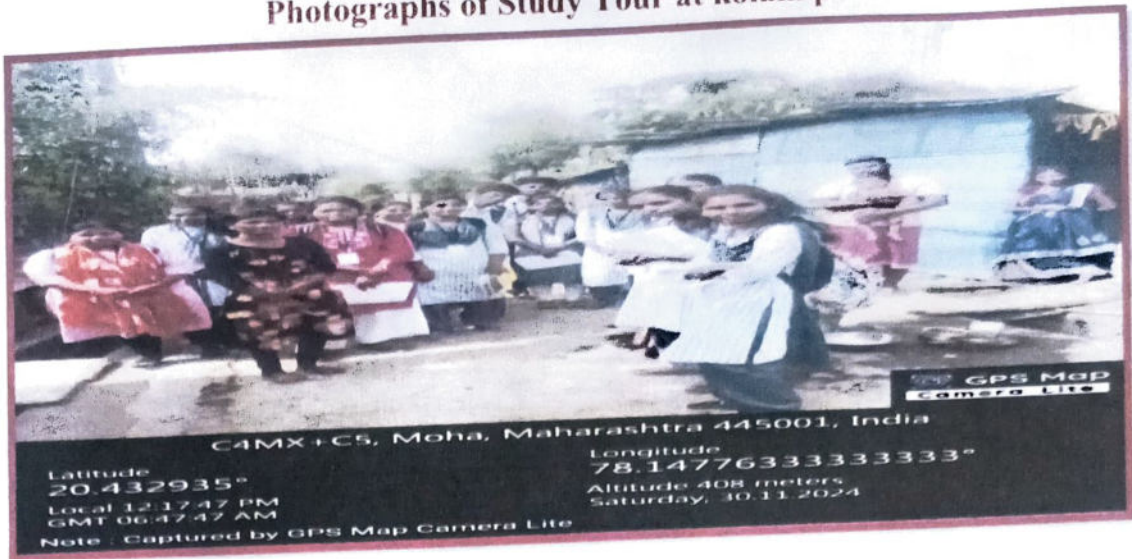

Photographs of Study Tour at kolam pod

C4MX+C5, Moha, Maharashtra 445001, India

Latitude
20.432935°
Local 12:17:47 PM
GMT 06:47:47 AM

Longitude
78.14776333333333°
Altitude 408 meters
Saturday, 30.11.2024

Note : Captured by GPS Map Camera Lite