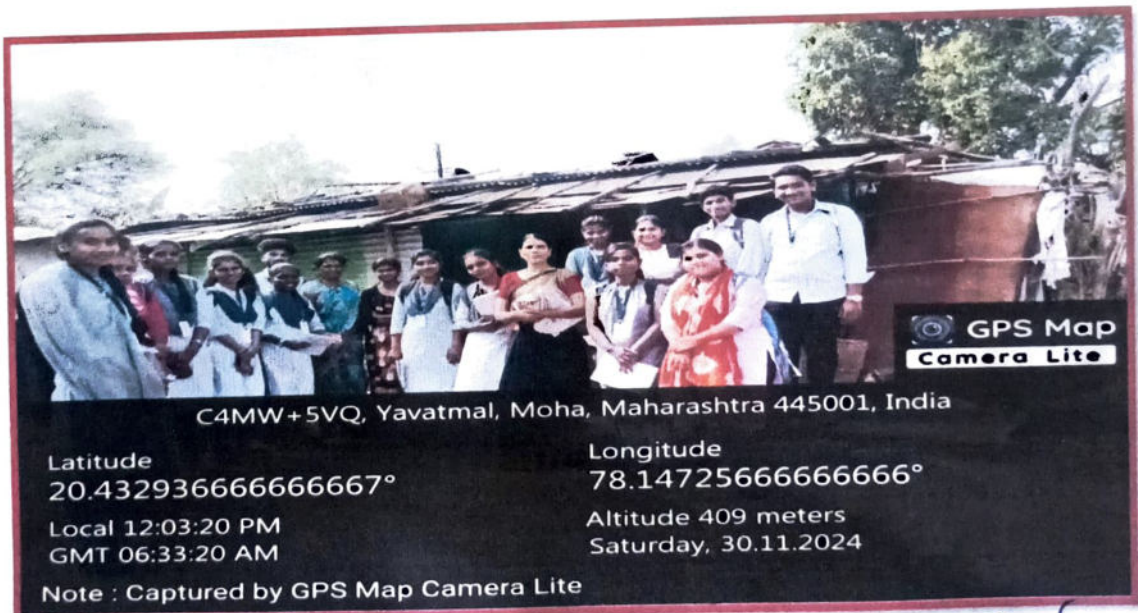

C4MW+5VQ, Yavatmal, Moha, Maharashtra 445001, India

Latitude
20.4329366666666667°
Local 12:03:20 PM
GMT 06:33:20 AM

Longitude
78.14725666666666°
Altitude 409 meters
Saturday, 30.11.2024

Note : Captured by GPS Map Camera Lite

Dr. Vishakha J. Dere
V. Head
Department of Sociology
Smt. Nankibai Wadhvani Kala
Mahavidyalaya, Yavatmal

Principal
Smt. Nankibai Wadhvani
Kala Mahavidyalaya
Yavatmal-445001