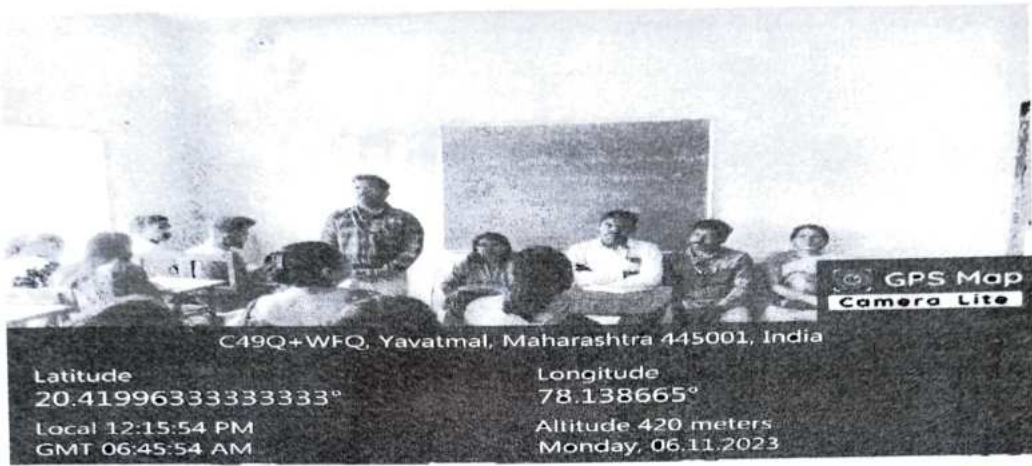

Photographs of Employment Guidance and Registration Camp

Prof. Dr. Siddharth B. Jadhav
H.O.D.
Dept. Of History
Smt. Nankibai Wadhawani
College Yavatmal (M.S.)

Smt. Nankibai Wadhawani
Kaka Mahavidyalaya
Yavatmal-445001