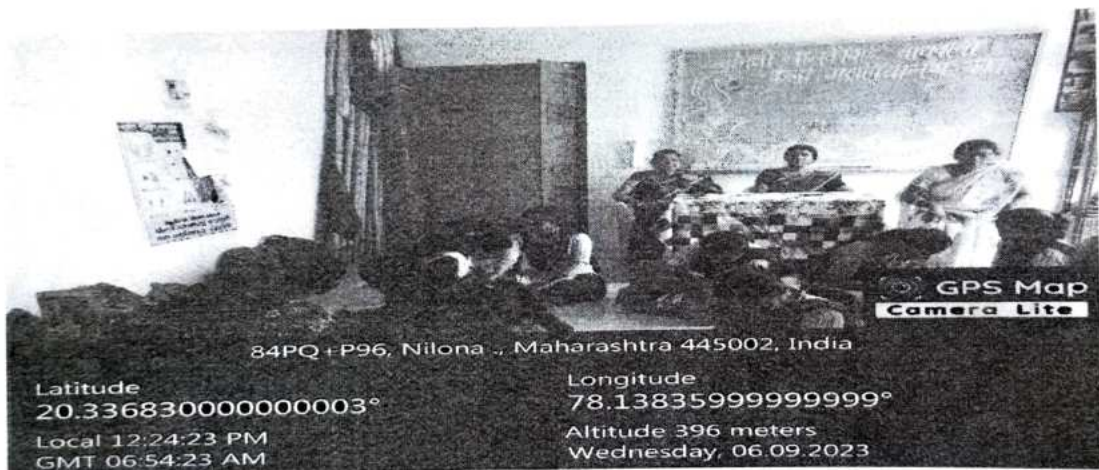

Photographs on Mehandi Training

Prof. Dr. Siddharth B. Jadhav
H.O.D.
Dept. Of History
Smt. Nankibal Wadhwanji
Yavatmal (M.S.)

Principal
Smt. Nankibal Wadhwanji
Kaka Mahavidyalaya
Yavatmal-445001

(Handwritten signature)