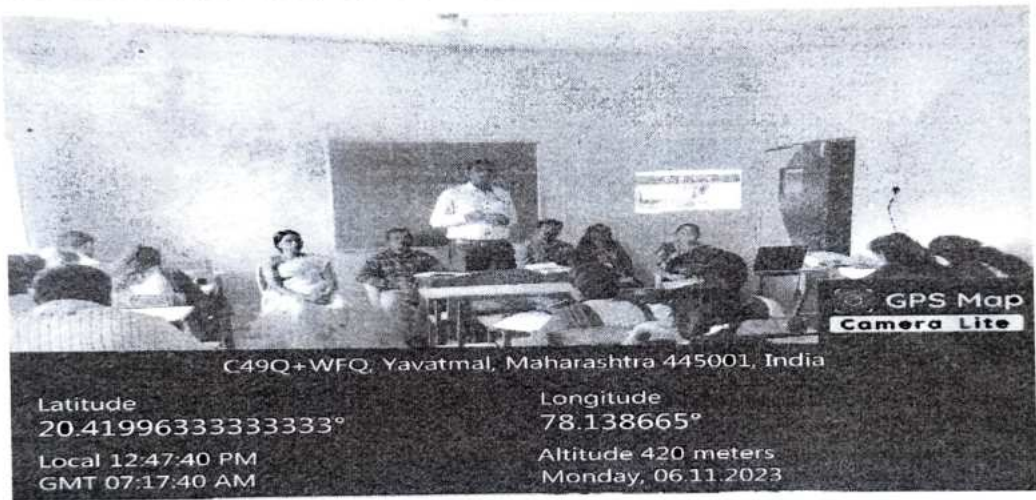

Photographs of Employment Guidance and Registration Camp

Prof. Dr. Siddharth B. Jadhav
H.O.D.
Dept. Of History
Smt. Nankibai Wadhawani
College Yavatmal (M.S.)

Smt. Nankibai Wadhawani
Kaka Mahavidyalaya
Yavatmal-445001