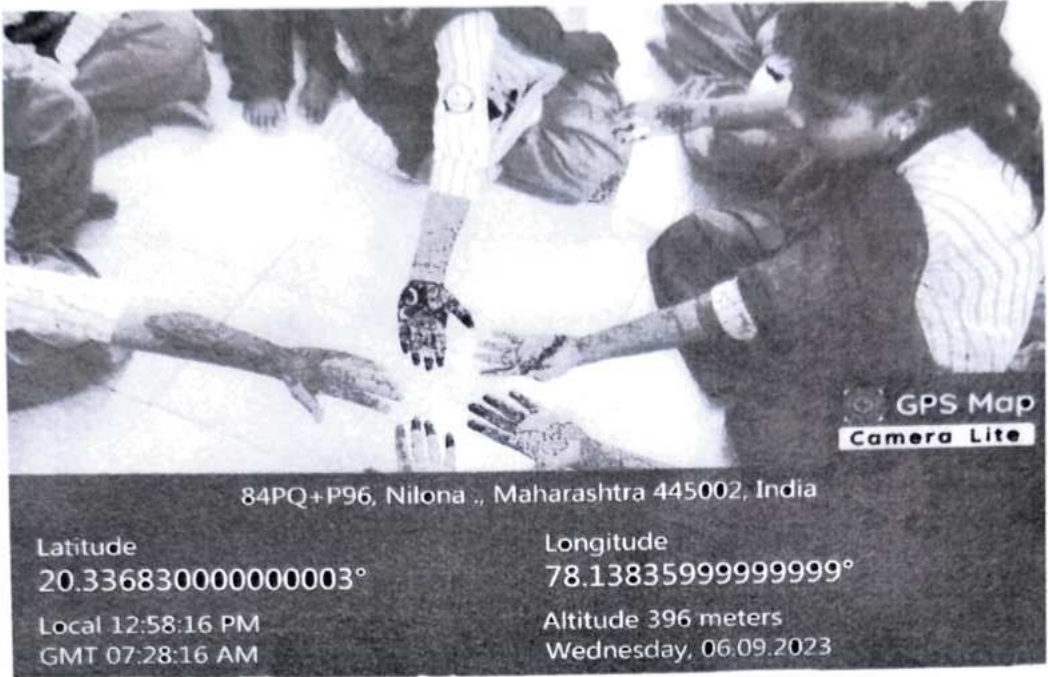

GPS Map
Camera Lite

84PQ+P96, Nilona ., Maharashtra 445002, India

Latitude
20.336830000000003°

Longitude
78.13835999999999°

Local 12:58:16 PM
GMT 07:28:16 AM

Altitude 396 meters
Wednesday, 06.09.2023