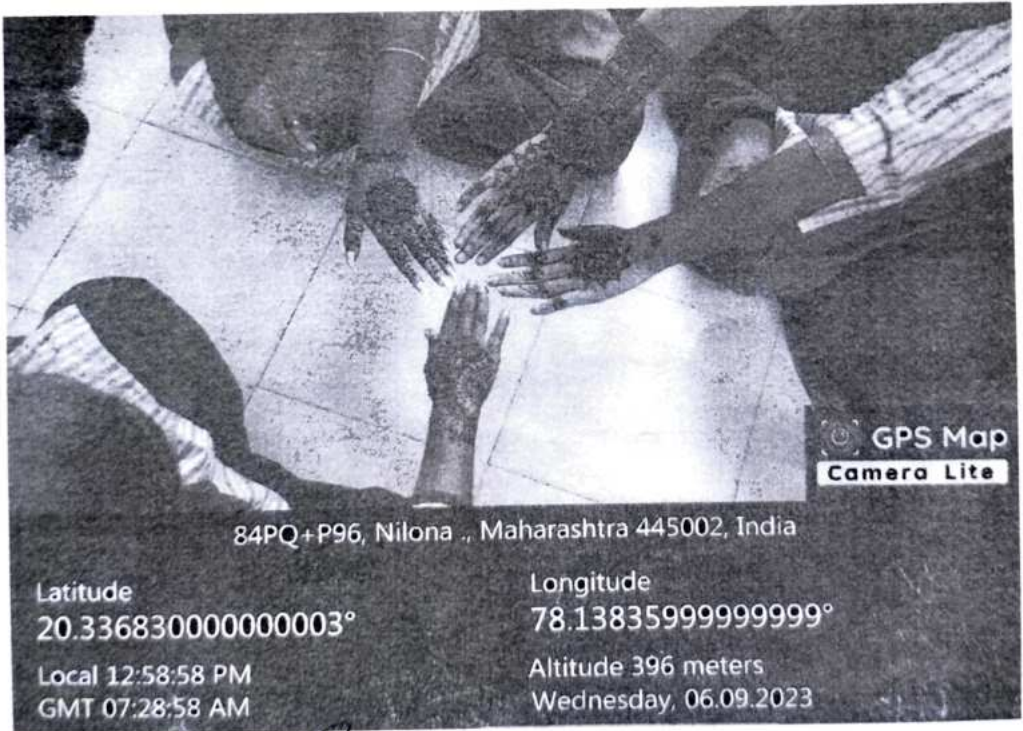

*(Handwritten signature)*

GPS Map  
Camera Lite

84PQ+P96, Nilona ., Maharashtra 445002, India

Latitude  
20.336830000000003°

Longitude  
78.13835999999999°

Local 12:58:16 PM  
GMT 07:28:16 AM

Altitude 396 meters  
Wednesday, 06.09.2023