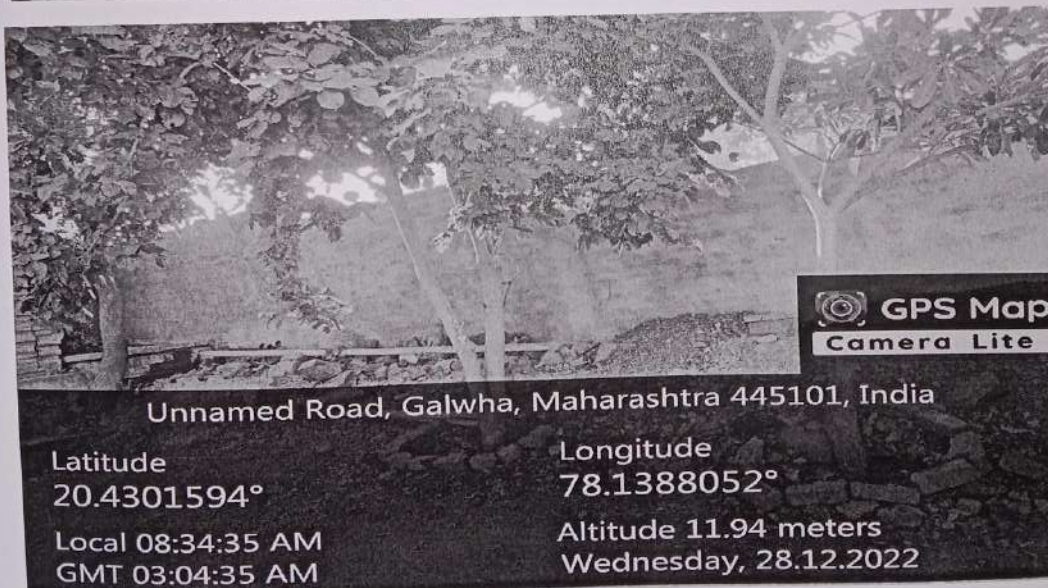

7.1.3.-2 - Photographs of Waste water recycling

Principal
Smt. Nankibai Wadhwan
Kala Mahavidyalaya
Yavatmal 445001