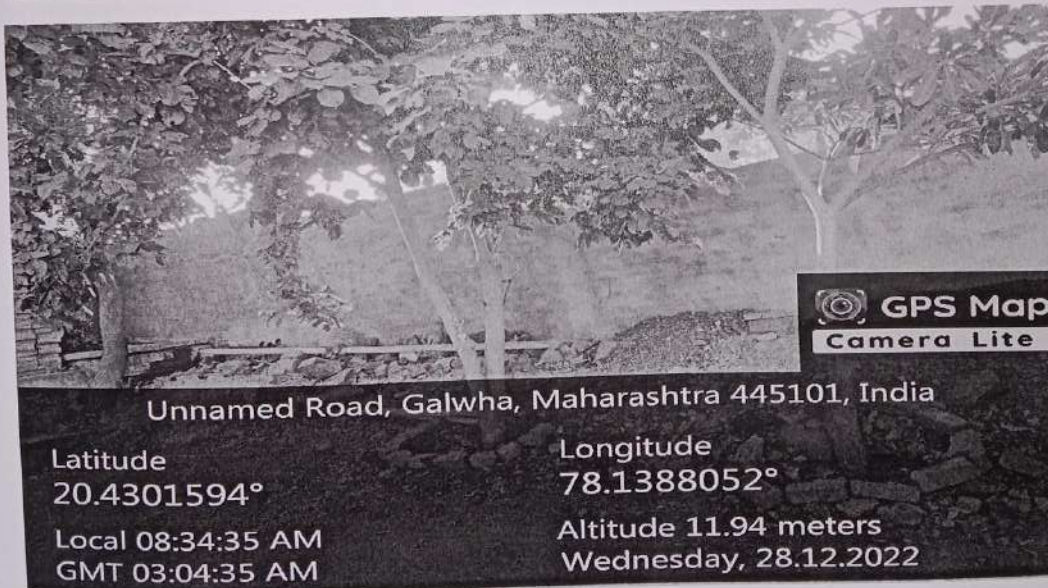

Waste water recycling

7.1.3.-2 - Photographs of Waste water recycling

Principal
Smt. Nankibai Wadhwan
Kala Mahavidyalaya
Yavatmal 445001

Solid waste Management (Dry Waste Compost is used as pest compost)