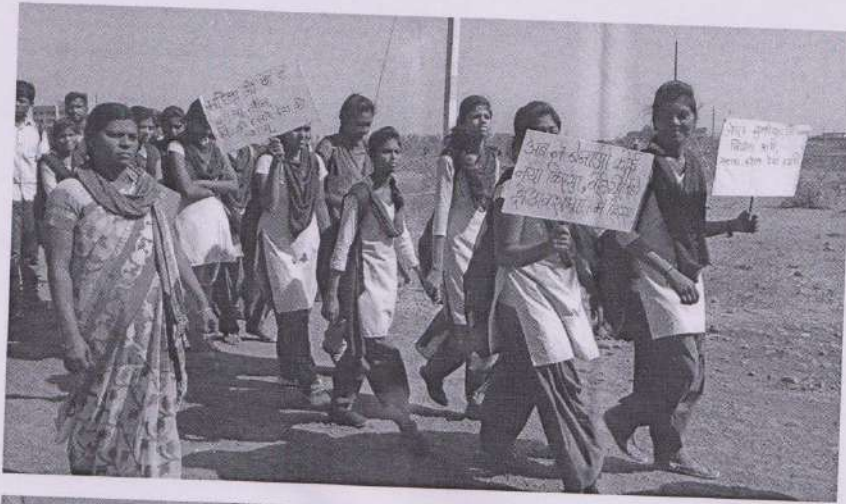

Smt. Nankibai Wadhwan,
Kala Mahavidyalaya
Yavatmal 445001

Photographs of Dress Code

Principal
Smt. Nankibai Wadhwan
Kala Mahavidyalaya
Yavatmal 445001

Photographs of Dress Code

Moha, Maharashtra, India

C4CP+WWV, Moha, Maharashtra 445001, India